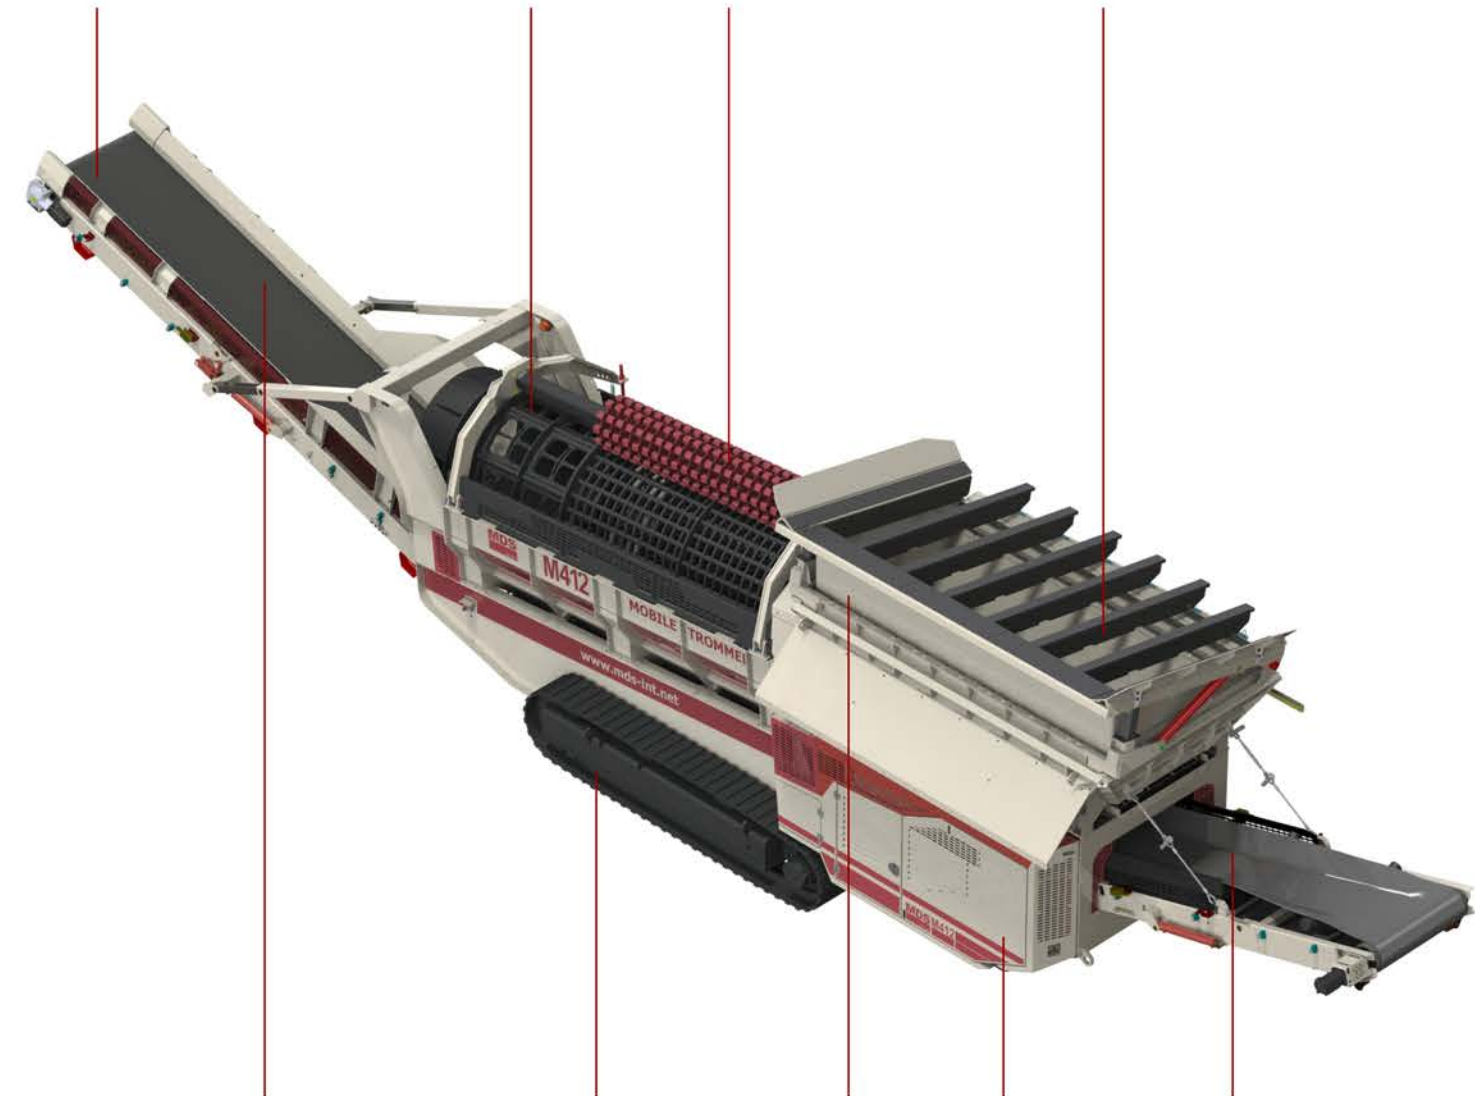

# M412 MOBILE TRACK TROMMEL

The M412 Track Trommel is ideal for screening from light material to recycling heavy demolition waste. This machine can also operate in the quarry, cleaning dirty material upto 600mm (24") in height. It comes complete with fold out stockpiling conveyors and is ideal for moving around the quarry and from one site to the next.

## TECHNICAL SPECIFICATIONS

**OVERSIZE CONVEYOR**  
MAX ROCK 600 mm (24")

**HEAVY DUTY DRUM**  
With changeable screens

**DRUM CLEANER**  
(OPTIONAL)

**TIPPING GRID**  
(OPTIONAL)

**RAPID SETUP**

**ALL TERRAIN TRACKS**

**HYDRAULIC PUSH FEEDER**

**DIESEL ENGINE**  
CAT 2.2 TIER 4 ENGINE

**FINES CONVEYOR**

**MACHINE SPECIFICATIONS**

<b>Weight:</b>	21.5 tons (47 400 lbs)	<b>Feed Height:</b>	3283mm (10' 7") with grid 3100mm (10' 1") without
<b>Tons per Hour:</b>	300 tons	<b>Fines Discharge Height:</b>	2136mm (7')
<b>Drum Diameter:</b>	1.25 m (4' 1")	<b>Oversize Discharge Height:</b>	2326mm (7' 6")
<b>Drum Length:</b>	4 m (13' 1")	<b>Transport Length:</b>	12820mm (42')
<b>Number of Outputs:</b>	2 off	<b>Transport Width:</b>	2500mm (8' 2")
<b>Max Rock Size:</b>	600 mm (24")	<b>Transport Height:</b>	3000 mm (9' 8")
<b>Hopper Capacity:</b>	4 m <sup>3</sup> (141 ft <sup>3</sup> )	<b>Transport Height (With Grid):</b>	3423 mm (11' 2")
<b>Engine:</b>	50 kW (67HP) Cat 2.2	<b>Control Panel:</b>	Digital IFM Colour Screen

## CHANGEABLE SCREENS

25mm (1")  
38mm (1.5")  
50mm (2")

75mm (3")  
100mm (4")  
125mm (5")

150mm (6")  
175mm (7")  
200mm (8")

**DIMENSION DRAWINGS**  
WORKING DIMENSIONS

**TRANSPORTING DIMENSIONS**

**DRUM OPTIONS AVAILABLE**